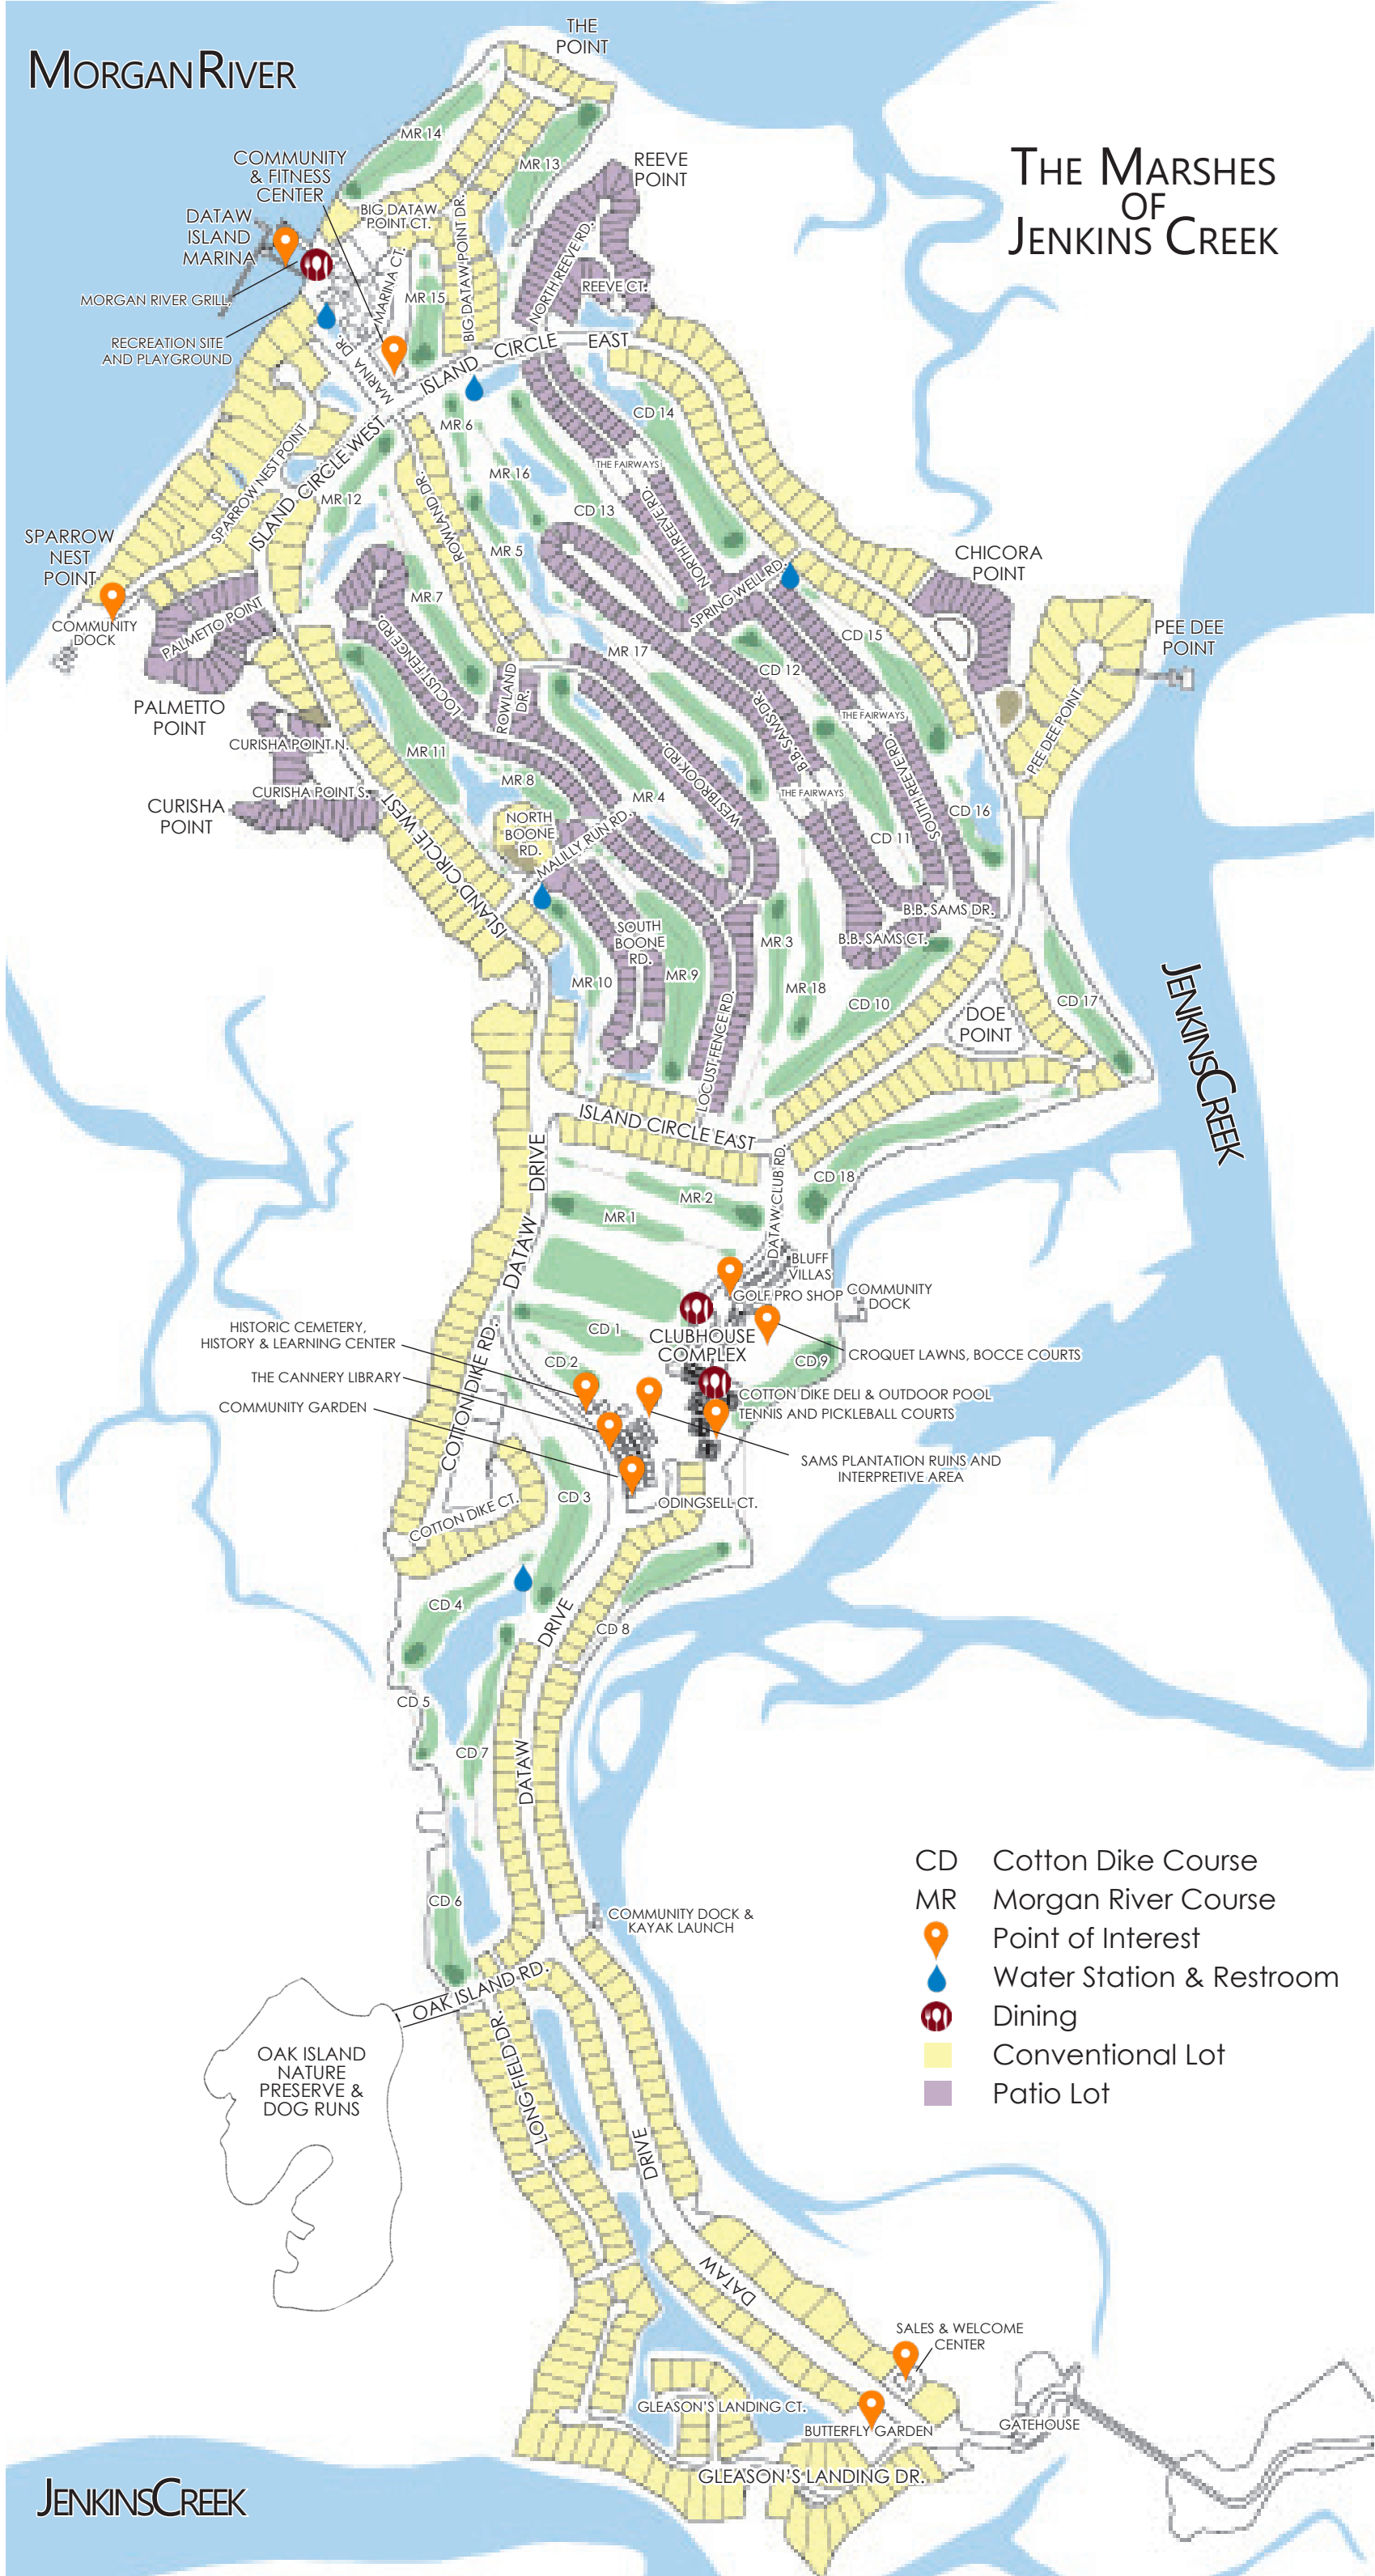

MORGAN RIVER

THE MARSHES OF JENKINS CREEK

- CD Cotton Dike Course
- MR Morgan River Course
-  Point of Interest
-  Water Station & Restroom
-  Dining
-  Conventional Lot
-  Patio Lot